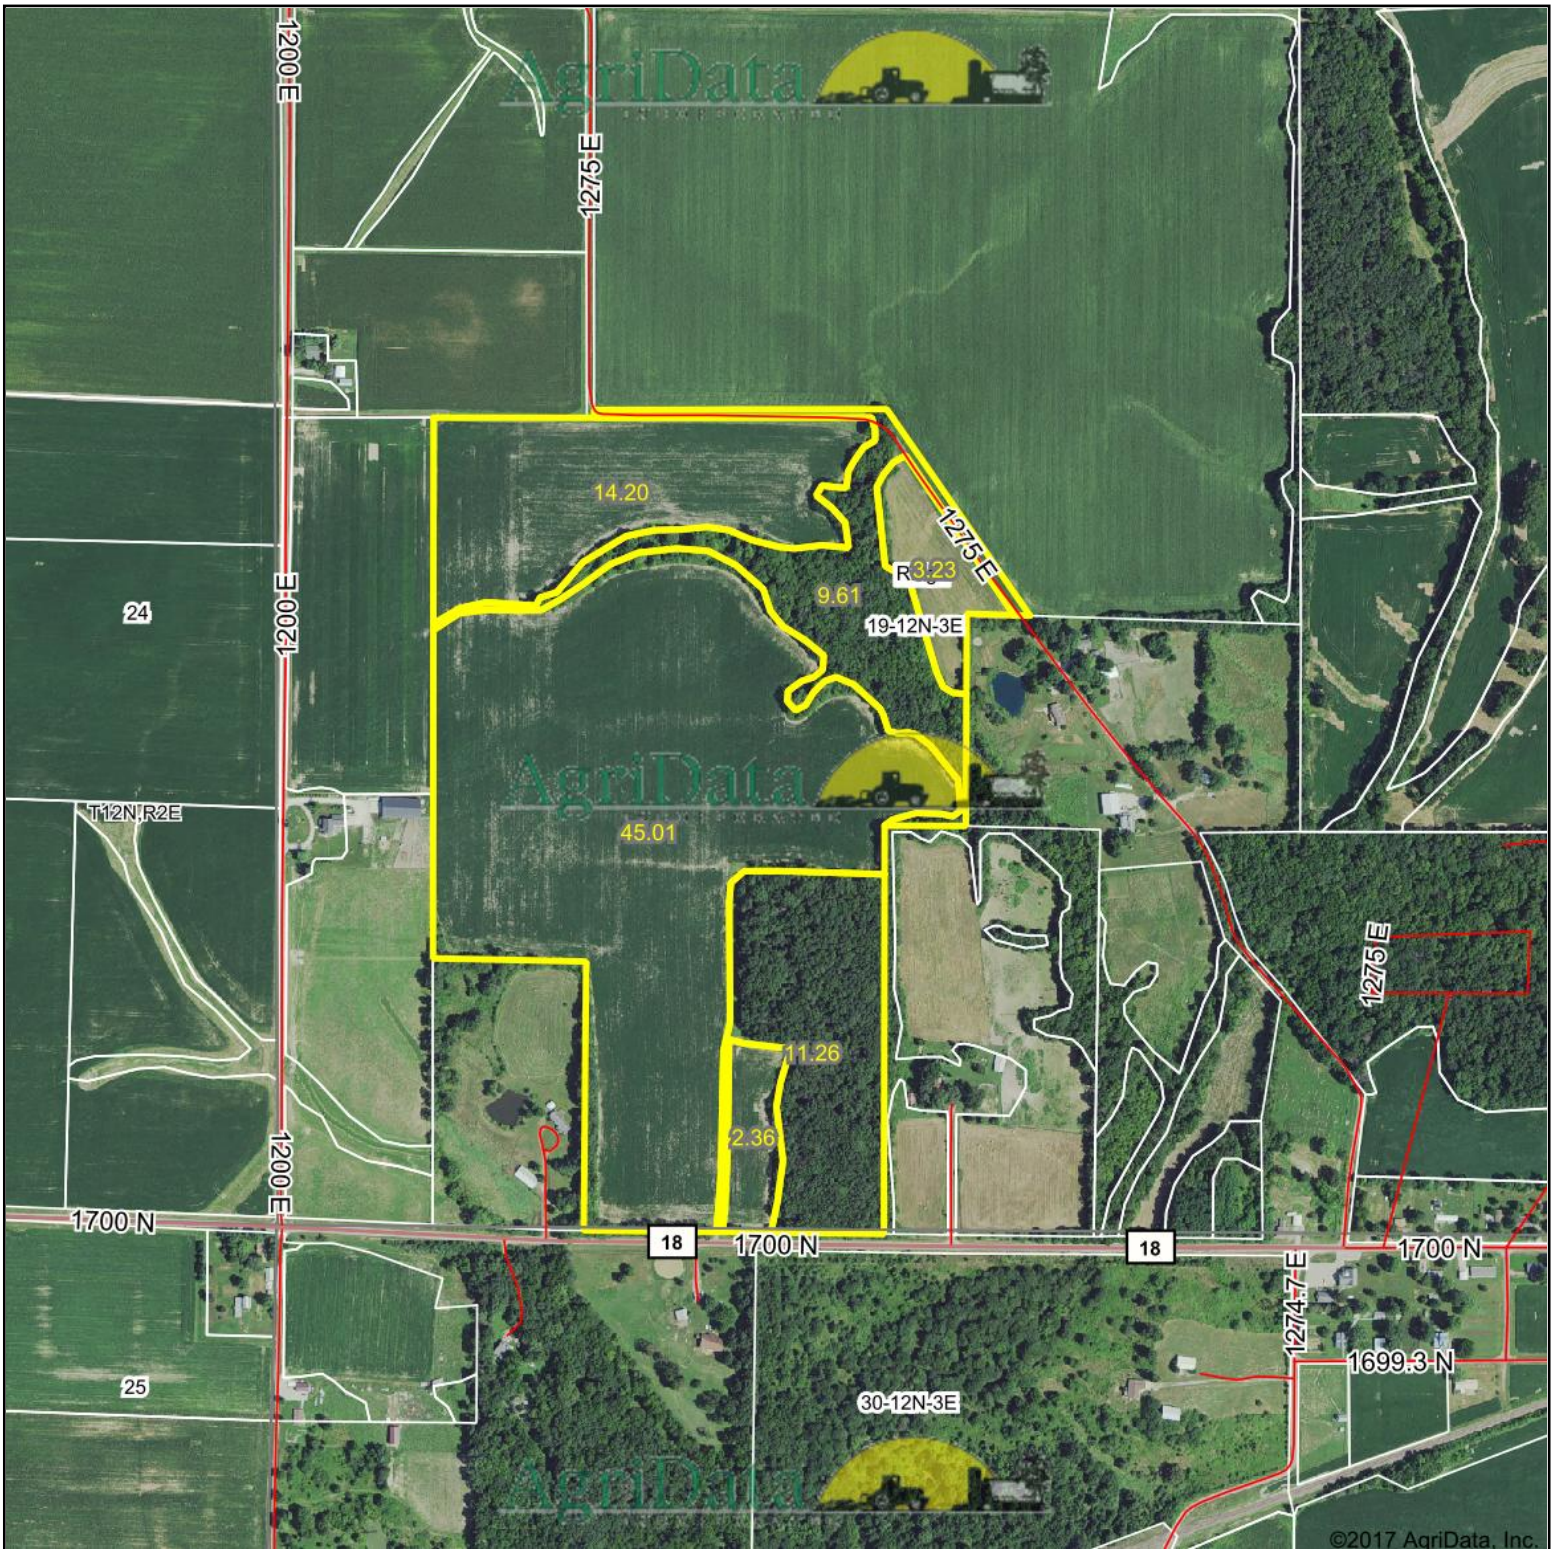

Aerial Map

map center: 39° 28' 3.18, -88° 54' 43.39

Maps Provided By:
 **surety**[®]
CUSTOMIZED ONLINE MAPPING
© AgriData, Inc. 2017 www.AgriDataInc.com

19-12N-3E
Shelby County
Illinois

12/16/2017